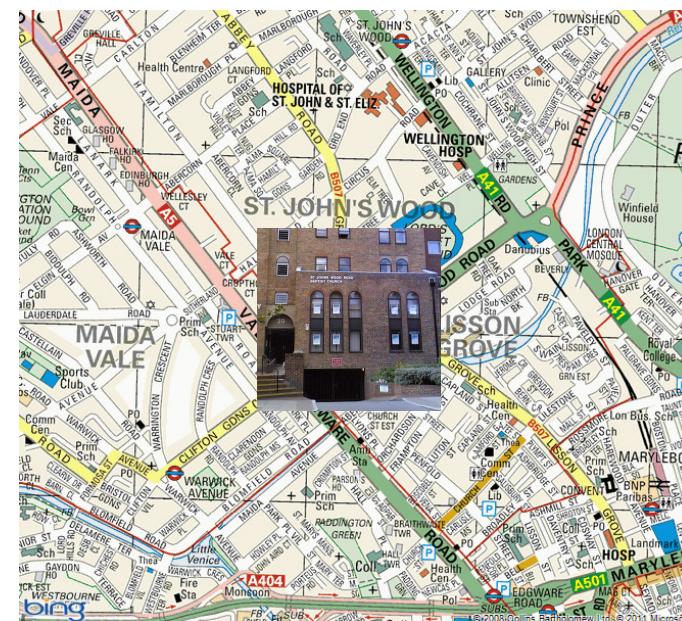

Why a new congregation?

How do we plan to do this?

Will you be a part of this?